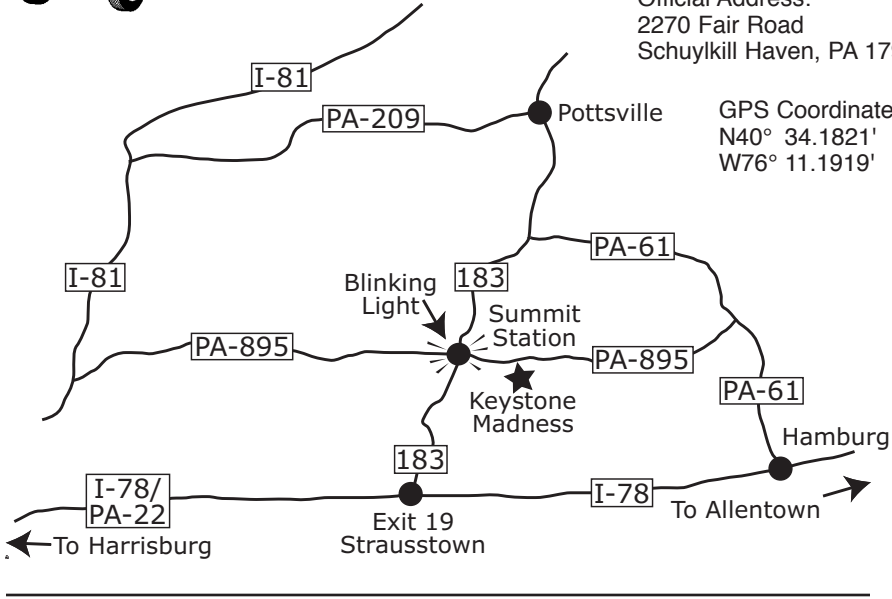

Official Address:
2270 Fair Road
Schuylkill Haven, PA 17972

GPS Coordinates:
N40° 34.1821'
W76° 11.1919'

**Performance
Inc.**
Est. 1969
P.O. Box 815
Pottstown, PA 19464

A Helluva Good 4-Day Truck-In!

**Performance
Inc.**

Presents

**Keystone
Madness
2012**

**September
20, 21, 22 & 23**

Early Arrivals Welcomed!

**Schuylkill County
Fairgrounds
Summit
Station, PA**

**Still Only
\$35**